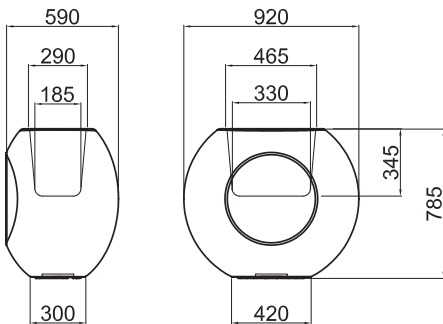

TWENTYFIRST

DESIGN FROM A NEW CENTURY

ALBORAN Dressed Collection

short_ **BOA0028**

tall_ **BOA0056**

medium_ **BOA0038**

PIASTRA DI ANCORAGGIO IN INOX
 DISPONIBILE SU RICHIESTA
 IN DIVERSE FORME E DIMENSIONI
STAINLESS STEEL ANCHOR PLATE
 AVAILABLE UPON REQUEST
 IN DIFFERENT SHAPES AND DIMENSIONS