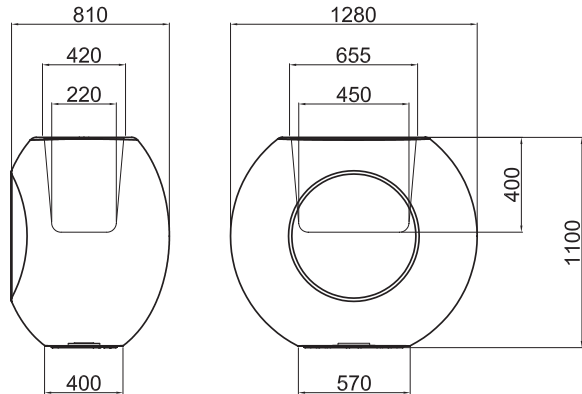

TWENTYFIRST

DESIGN FROM A NEW CENTURY

ALBORAN Dressed Collection

short_ **BOA0028**

tall_ **BOA0056**

medium_ **BOA0038**

PIASTRA DI ANCORAGGIO IN INOX
 DISPONIBILE SU RICHIESTA
 IN DIVERSE FORME E DIMENSIONI
STAINLESS STEEL ANCHOR PLATE
 AVAILABLE UPON REQUEST
 IN DIFFERENT SHAPES AND DIMENSIONS