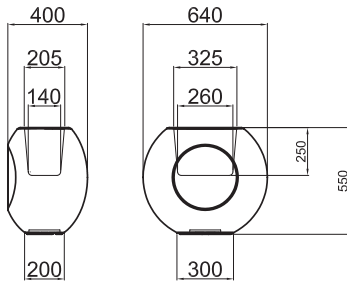

TWENTYFIRST

DESIGN FROM A NEW CENTURY

ALBORAN Dressed Collection

short_ **BOA0028**

tall_ **BOA0056**

medium_ **BOA0038**

PIASTRA DI ANCORAGGIO IN INOX
 DISPONIBILE SU RICHIESTA
 IN DIVERSE FORME E DIMENSIONI
STAINLESS STEEL ANCHOR PLATE
 AVAILABLE UPON REQUEST
 IN DIFFERENT SHAPES AND DIMENSIONS