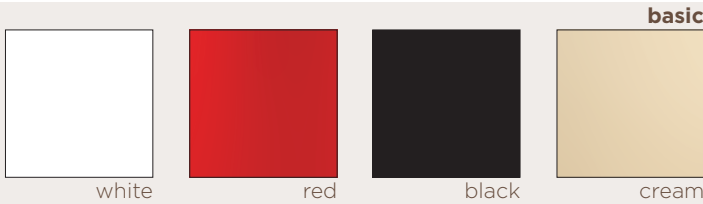

TWENTYFIRST

DESIGN FROM A NEW CENTURY

ALBORAN Dressed Collection

short_ **BOA0028**

tall_ **BOA0056**

medium_ **BOA0038**

PIASTRA DI ANCORAGGIO IN INOX
 DISPONIBILE SU RICHIESTA
 IN DIVERSE FORME E DIMENSIONI
STAINLESS STEEL ANCHOR PLATE
 AVAILABLE UPON REQUEST
 IN DIFFERENT SHAPES AND DIMENSIONS

AVAILABLE SHAPES

INSTALLATION EXAMPLE

COLORI LACCATI DRESSED COLOURS

21ST
 LIVINGART