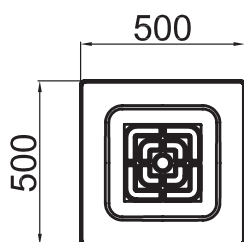

TWENTYFIRST

DESIGN FROM A NEW CENTURY

CARRE LIGHTING COLLECTION

short_ **B085025**

LIGHTING KIT:
INDOOR IP 20
OUTDOOR IP 44 / IP 67

PIASTRA DI ANCORAGGIO IN INOX
DISPONIBILE SU RICHIESTA
IN DIVERSE FORME E DIMENSIONI
STAINLESS STEEL ANCHOR PLATE
AVAILABLE UPON REQUEST
IN DIFFERENT SHAPES AND DIMENSIONS