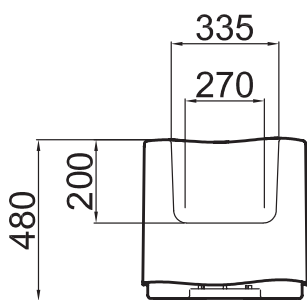

TWENTYFIRST

DESIGN FROM A NEW CENTURY

CARRE LIGHTING COLLECTION

short_ **B085025**

LIGHTING KIT:
INDOOR IP 20
OUTDOOR IP 44 / IP 67

PIASTRA DI ANCORAGGIO IN INOX
DISPONIBILE SU RICHIESTA
IN DIVERSE FORME E DIMENSIONI
STAINLESS STEEL ANCHOR PLATE
AVAILABLE UPON REQUEST
IN DIFFERENT SHAPES AND DIMENSIONS