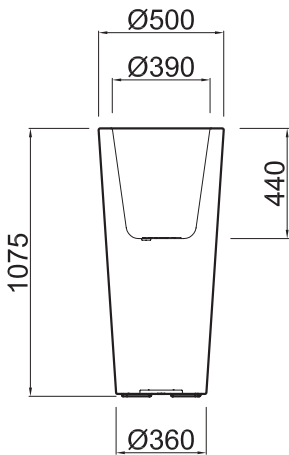

# TWENTYFIRST

DESIGN FROM A NEW CENTURY

**HILO** Dressed Collection

medium\_ **BOA8040**

high\_ **BOA8065**

tall\_ **BOA8056**

**PIASTRA DI ANCORAGGIO IN INOX**  
 DISPONIBILE SU RICHIESTA  
 IN DIVERSE FORME E DIMENSIONI  
**STAINLESS STEEL ANCHOR PLATE**  
 AVAILABLE UPON REQUEST  
 IN DIFFERENT SHAPES AND DIMENSIONS

AVAILABLE SHAPES

INSTALLATION EXAMPLE

**COLORI LACCATI**  
 DRESSED COLOURS

white

red

black

cream

**basic**