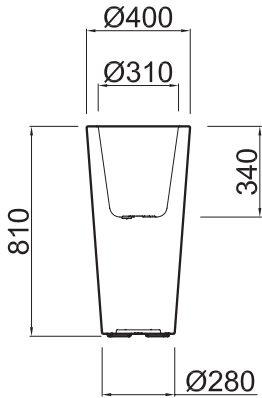

# TWENTYFIRST

DESIGN FROM A NEW CENTURY

**HILO** Dressed Collection

medium\_ **BOA8040**

high\_ **BOA8065**

tall\_ **BOA8056**

**PIASTRA DI ANCORAGGIO IN INOX**  
 DISPONIBILE SU RICHIESTA  
 IN DIVERSE FORME E DIMENSIONI  
**STAINLESS STEEL ANCHOR PLATE**  
 AVAILABLE UPON REQUEST  
 IN DIFFERENT SHAPES AND DIMENSIONS

AVAILABLE SHAPES

INSTALLATION EXAMPLE

**COLORI LACCATI**  
 DRESSED COLOURS

white

red

black

cream

**basic**