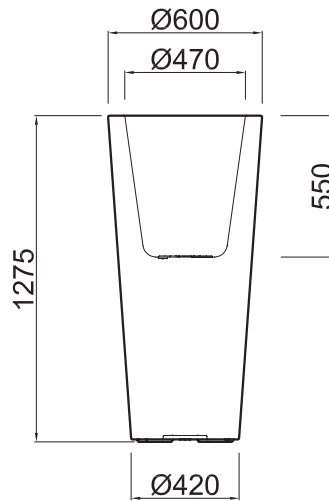

# TWENTYFIRST

DESIGN FROM A NEW CENTURY

**HILO** Dressed Collection

medium\_ **BOA8040**

high\_ **BOA8065**

tall\_ **BOA8056**

**PIASTRA DI ANCORAGGIO IN INOX**  
 DISPONIBILE SU RICHIESTA  
 IN DIVERSE FORME E DIMENSIONI  
**STAINLESS STEEL ANCHOR PLATE**  
 AVAILABLE UPON REQUEST  
 IN DIFFERENT SHAPES AND DIMENSIONS

AVAILABLE SHAPES

INSTALLATION EXAMPLE

**COLORI LACCATI**  
 DRESSED COLOURS

white

red

black

cream

**basic**