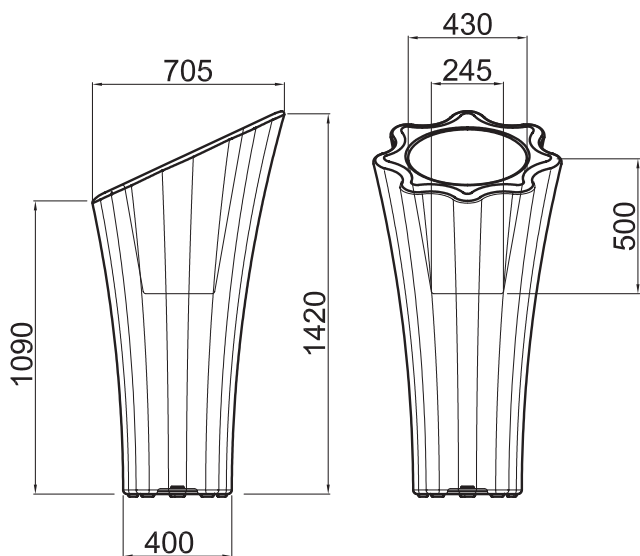

TWENTYFIRST

DESIGN FROM A NEW CENTURY

MARGHERITA LIGHTING COLLECTION

high_ **B030070**

LIGHTING KIT:
INDOOR IP 20
OUTDOOR IP 44 / IP 67

PIASTRA DI ANCORAGGIO IN INOX
DISPONIBILE SU RICHIESTA
IN DIVERSE FORME E DIMENSIONI
STAINLESS STEEL ANCHOR PLATE
AVAILABLE UPON REQUEST
IN DIFFERENT SHAPES AND DIMENSIONS