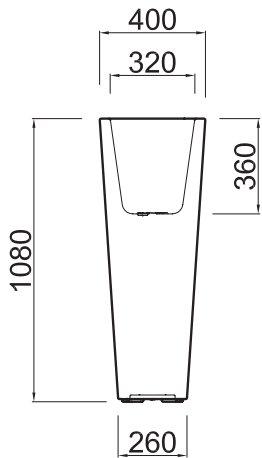

TWENTYFIRST

DESIGN FROM A NEW CENTURY

NAÏF Dressed Collection

medium_ **BOA7040**

high_ **BOA7065**

tall_ **BOA7056**

PIASTRA DI ANCORAGGIO IN INOX
 DISPONIBILE SU RICHIESTA
 IN DIVERSE FORME E DIMENSIONI
STAINLESS STEEL ANCHOR PLATE
 AVAILABLE UPON REQUEST
 IN DIFFERENT SHAPES AND DIMENSIONS

AVAILABLE SHAPES

INSTALLATION EXAMPLE

COLORI LACCATI
 DRESSED COLOURS

white

red

black

cream

basic