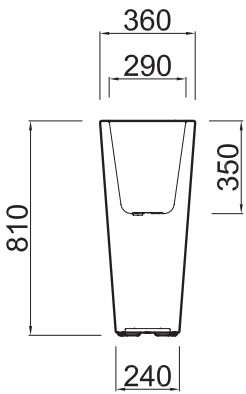

TWENTYFIRST

DESIGN FROM A NEW CENTURY

NAÏF Dressed Collection

medium_ **BOA7040**

high_ **BOA7065**

tall_ **BOA7056**

PIASTRA DI ANCORAGGIO IN INOX
 DISPONIBILE SU RICHIESTA
 IN DIVERSE FORME E DIMENSIONI
STAINLESS STEEL ANCHOR PLATE
 AVAILABLE UPON REQUEST
 IN DIFFERENT SHAPES AND DIMENSIONS

AVAILABLE SHAPES

INSTALLATION EXAMPLE

COLORI LACCATI
 DRESSED COLOURS

white

red

black

cream

basic