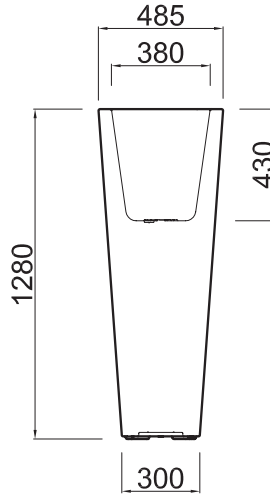

TWENTYFIRST

DESIGN FROM A NEW CENTURY

NAÏF Dressed Collection

medium_ **BOA7040**

high_ **BOA7065**

tall_ **BOA7056**

PIASTRA DI ANCORAGGIO IN INOX
 DISPONIBILE SU RICHIESTA
 IN DIVERSE FORME E DIMENSIONI
STAINLESS STEEL ANCHOR PLATE
 AVAILABLE UPON REQUEST
 IN DIFFERENT SHAPES AND DIMENSIONS

AVAILABLE SHAPES

INSTALLATION EXAMPLE

COLORI LACCATI
 DRESSED COLOURS

white

red

black

cream

basic