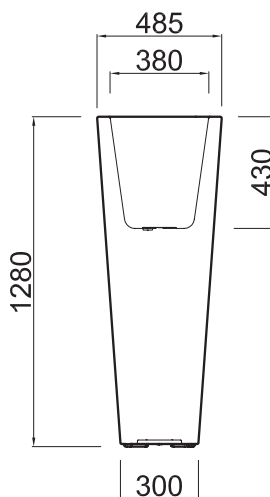

TWENTYFIRST

DESIGN FROM A NEW CENTURY

NAÏF LIGHTING COLLECTION

medium_ **BOA7040**

high_ **BOA7065**

tall_ **BOA7056**

LIGHTING KIT:
INDOOR IP 20
OUTDOOR IP 44 / IP 67

PIASTRA DI ANCORAGGIO IN INOX
DISPONIBILE SU RICHIESTA
IN DIVERSE FORME E DIMENSIONI
STAINLESS STEEL ANCHOR PLATE
AVAILABLE UPON REQUEST
IN DIFFERENT SHAPES AND DIMENSIONS