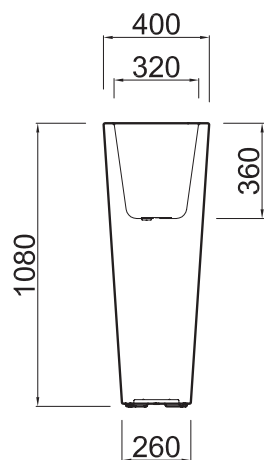

TWENTYFIRST

DESIGN FROM A NEW CENTURY

NAÏF LIGHTING COLLECTION

medium_ **BOA7040**

high_ **BOA7065**

tall_ **BOA7056**

LIGHTING KIT:
INDOOR IP 20
OUTDOOR IP 44 / IP 67

PIASTRA DI ANCORAGGIO IN INOX
DISPONIBILE SU RICHIESTA
IN DIVERSE FORME E DIMENSIONI
STAINLESS STEEL ANCHOR PLATE
AVAILABLE UPON REQUEST
IN DIFFERENT SHAPES AND DIMENSIONS