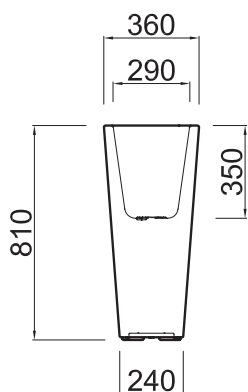

TWENTYFIRST

DESIGN FROM A NEW CENTURY

NAÏF LIGHTING COLLECTION

medium_ **BOA7040**

high_ **BOA7065**

tall_ **BOA7056**

LIGHTING KIT:
INDOOR IP 20
OUTDOOR IP 44 / IP 67

PIASTRA DI ANCORAGGIO IN INOX
DISPONIBILE SU RICHIESTA
IN DIVERSE FORME E DIMENSIONI
STAINLESS STEEL ANCHOR PLATE
AVAILABLE UPON REQUEST
IN DIFFERENT SHAPES AND DIMENSIONS