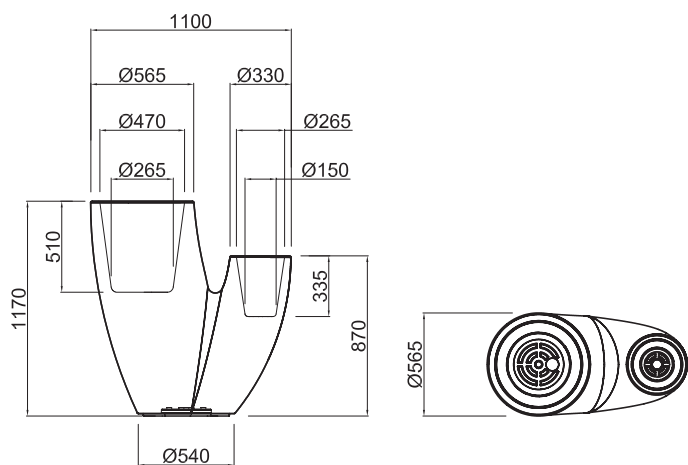

TWENTYFIRST

DESIGN FROM A NEW CENTURY

SAHARA Dressed Collection

medium_ **BOA4035**

tall_ **BOA4054**

PIASTRA DI ANCORAGGIO IN INOX
 DISPONIBILE SU RICHIESTA
 IN DIVERSE FORME E DIMENSIONI
STAINLESS STEEL ANCHOR PLATE
 AVAILABLE UPON REQUEST
 IN DIFFERENT SHAPES AND DIMENSIONS

AVAILABLE SHAPES

INSTALLATION EXAMPLE

COLORI LACCATI
 DRESSED COLOURS

white

red

black

cream

basic