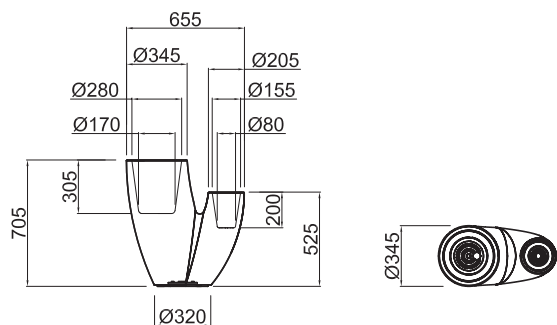

TWENTYFIRST

DESIGN FROM A NEW CENTURY

SAHARA Dressed Collection

medium_ **BOA4035**

tall_ **BOA4054**

PIASTRA DI ANCORAGGIO IN INOX
 DISPONIBILE SU RICHIESTA
 IN DIVERSE FORME E DIMENSIONI
STAINLESS STEEL ANCHOR PLATE
 AVAILABLE UPON REQUEST
 IN DIFFERENT SHAPES AND DIMENSIONS

AVAILABLE SHAPES

INSTALLATION EXAMPLE

COLORI LACCATI
 DRESSED COLOURS

white

red

black

cream

basic