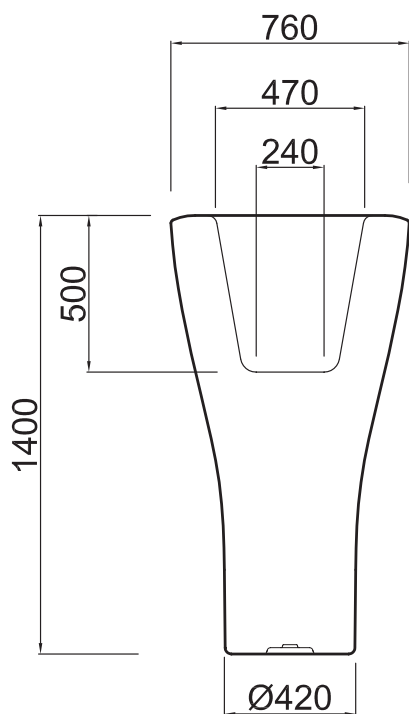

# TWENTYFIRST

DESIGN FROM A NEW CENTURY

**SIXTY** Dressed Collection

high\_B010070

**PIASTRA DI ANCORAGGIO IN INOX**  
DISPONIBILE SU RICHIESTA  
IN DIVERSE FORME E DIMENSIONI  
**STAINLESS STEEL ANCHOR PLATE**  
AVAILABLE UPON REQUEST  
IN DIFFERENT SHAPES AND DIMENSIONS

AVAILABLE SHAPES

INSTALLATION EXAMPLE

**COLORI LACCATI**  
DRESSED COLOURS

white

red

black

cream

**basic**